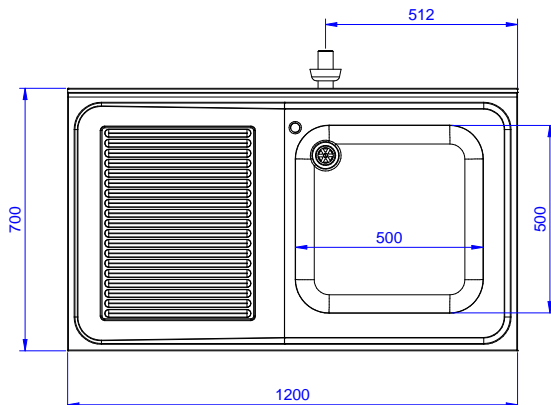

APPROVAL: \_\_\_\_\_

Experience the Excellence  
[www.electroluxprofessional.com](http://www.electroluxprofessional.com)

Front

Side

D = Drain

Top

**Drain:**

Drainer position: Left

**Key Information:**

Cabinet width:	1145 mm
Cabinet depth:	645 mm
Cabinet height:	385 mm
External dimensions, Width:	1200 mm
External dimensions, Depth:	700 mm
External dimensions, Height:	1000 mm
Upstand Dimensions, Height:	100 mm
Upstand Dimensions, Depth:	13 mm
Upstand Dimensions, Radius:	R=10
Bowls number	1
Bowl dimensions	500x500xH250
Number and type of doors:	2 Sliding
Net weight:	55 kg