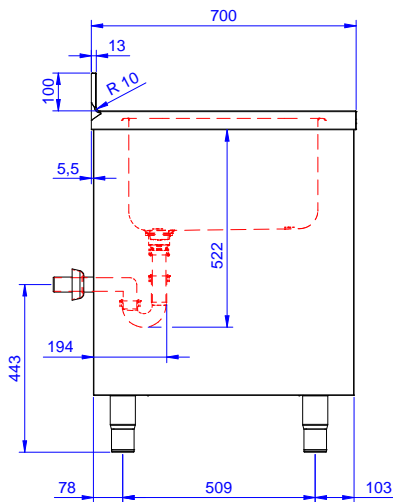

APPROVAL: \_\_\_\_\_

Experience the Excellence  
[www.electroluxprofessional.com](http://www.electroluxprofessional.com)

Front

Side

D = Drain

Top

**Drain:**

Drainer position: Left

**Key Information:**

Cabinet width:	1145 mm
Cabinet depth:	645 mm
Cabinet height:	385 mm
External dimensions, Width:	1200 mm
External dimensions, Depth:	700 mm
External dimensions, Height:	1000 mm
Upstand Dimensions, Height:	100 mm
Upstand Dimensions, Depth:	13 mm
Upstand Dimensions, Radius:	R=10
Bowls number	1
Bowl dimensions	500x500xH250
Number and type of doors:	2 Sliding
Net weight:	55 kg